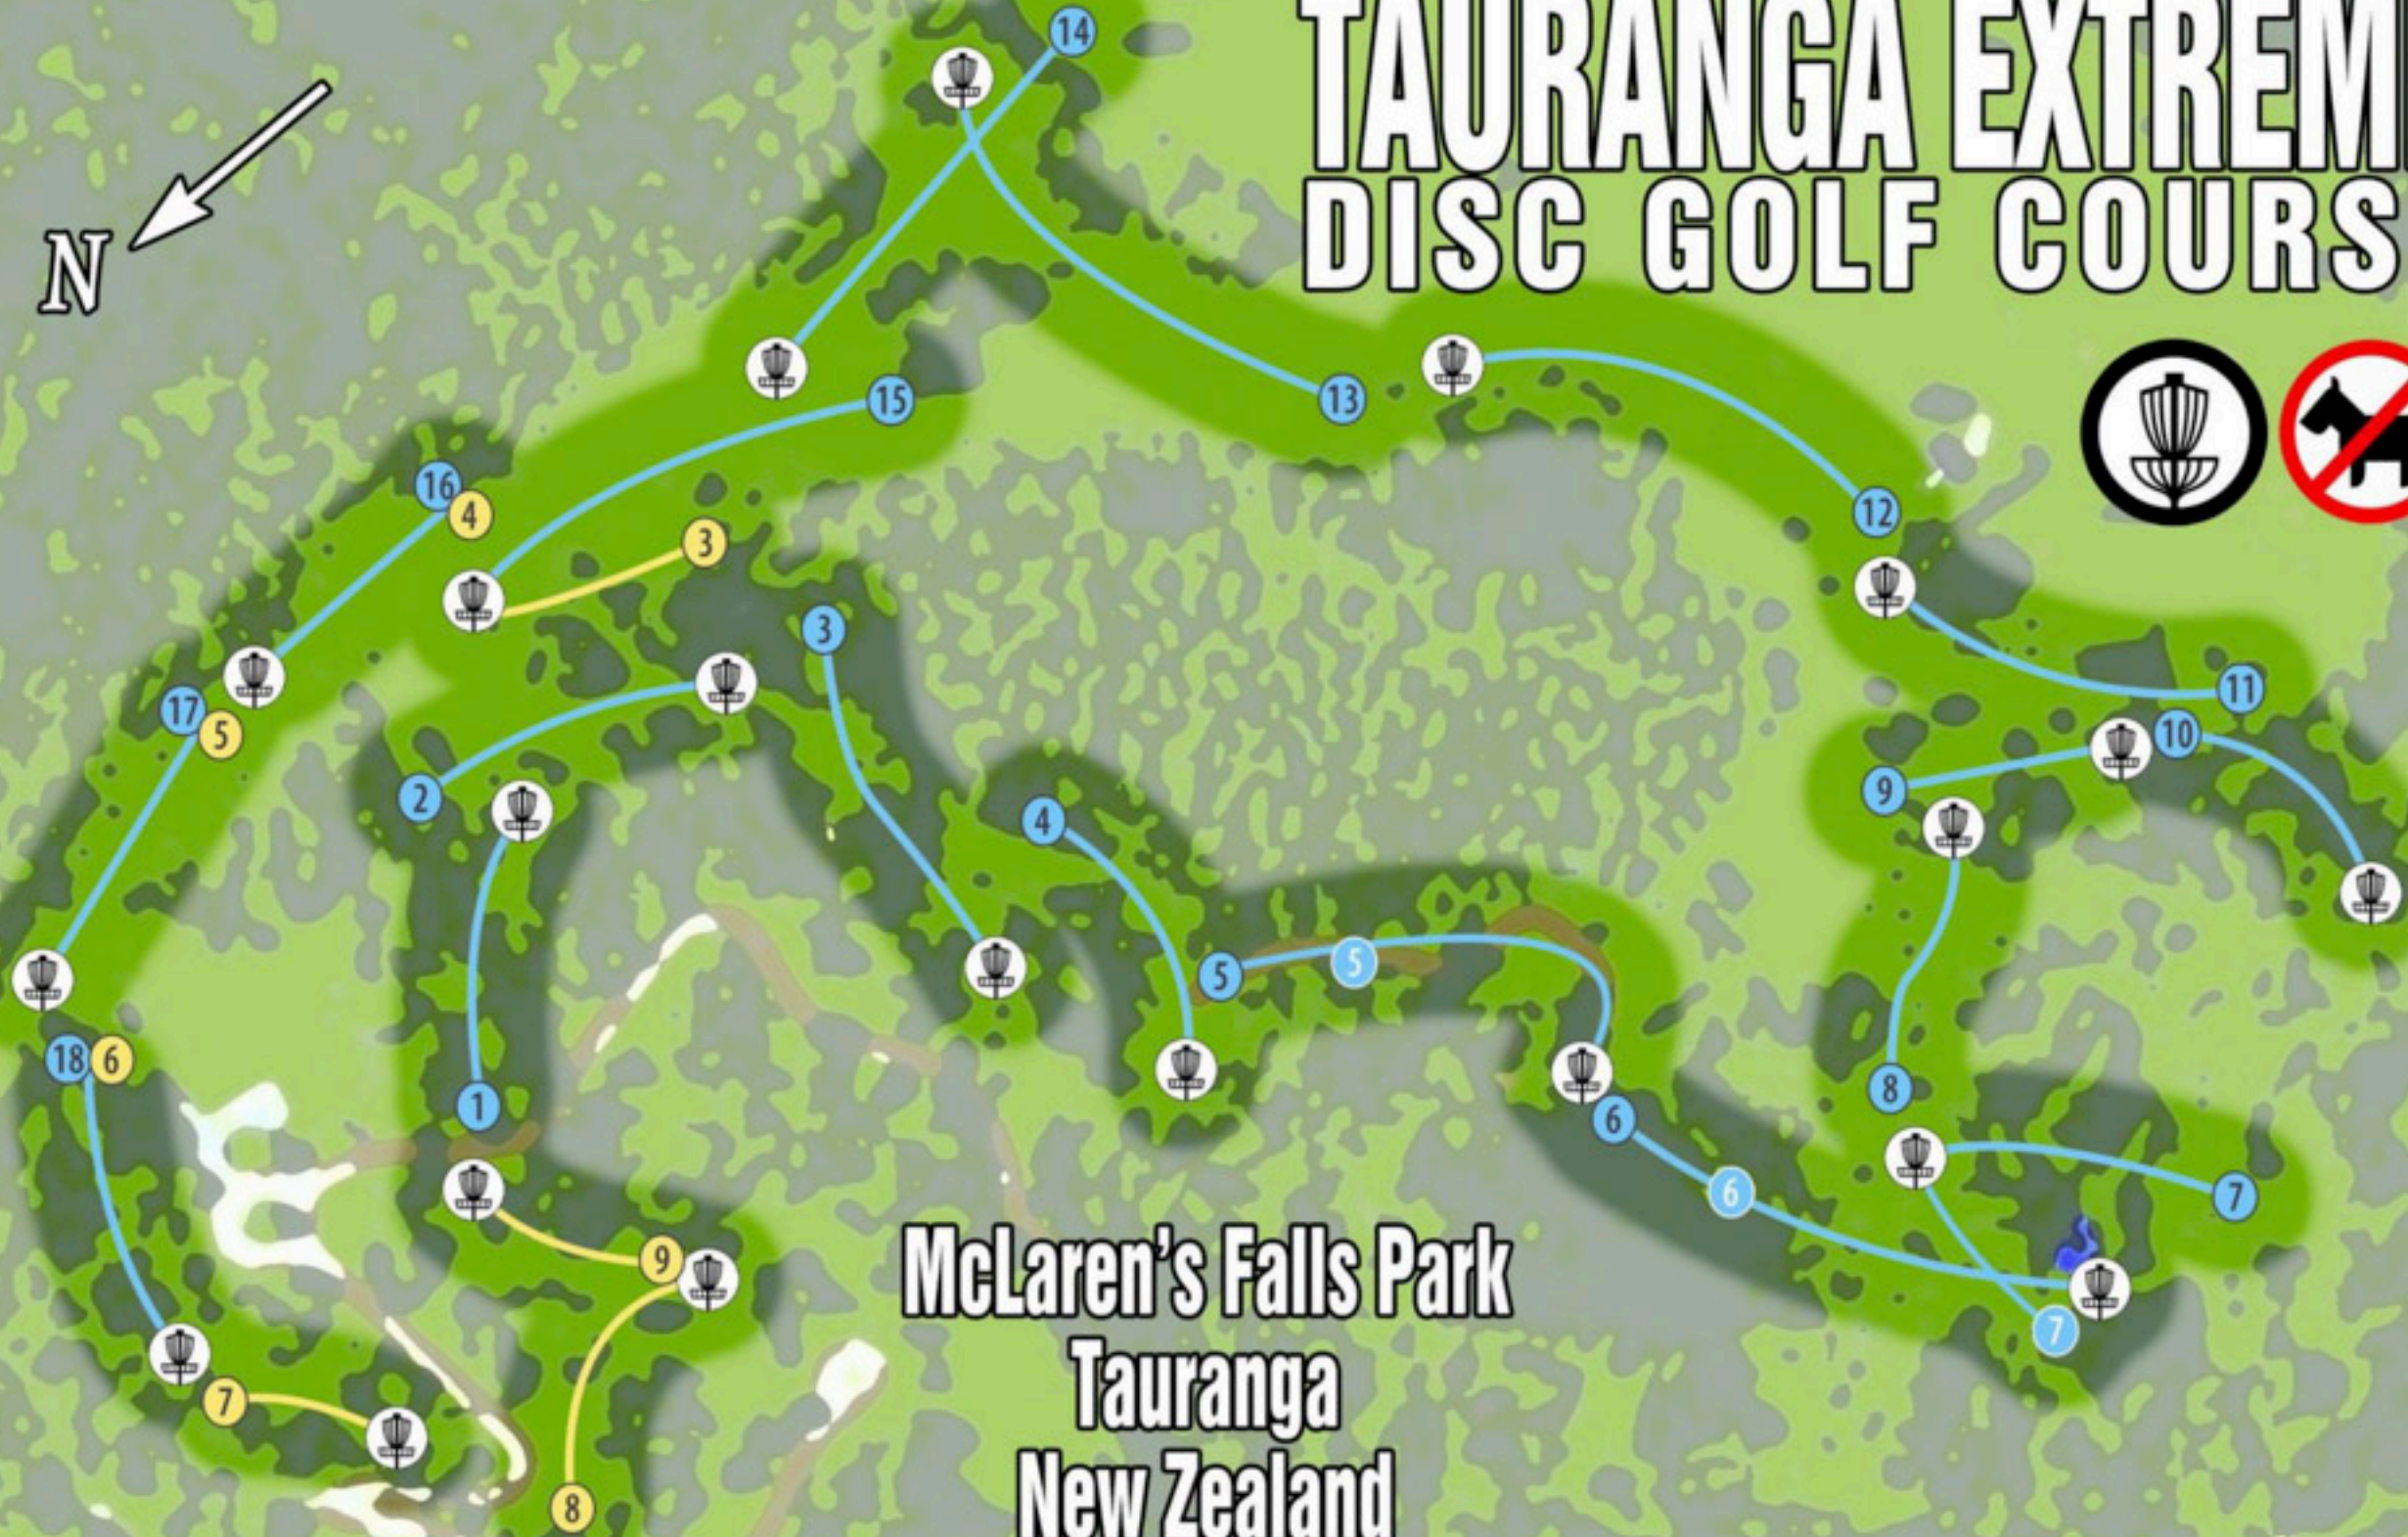

TAURANGA EXTREME DISC GOLF COURSE

McLaren's Falls Park
Tauranga
New Zealand