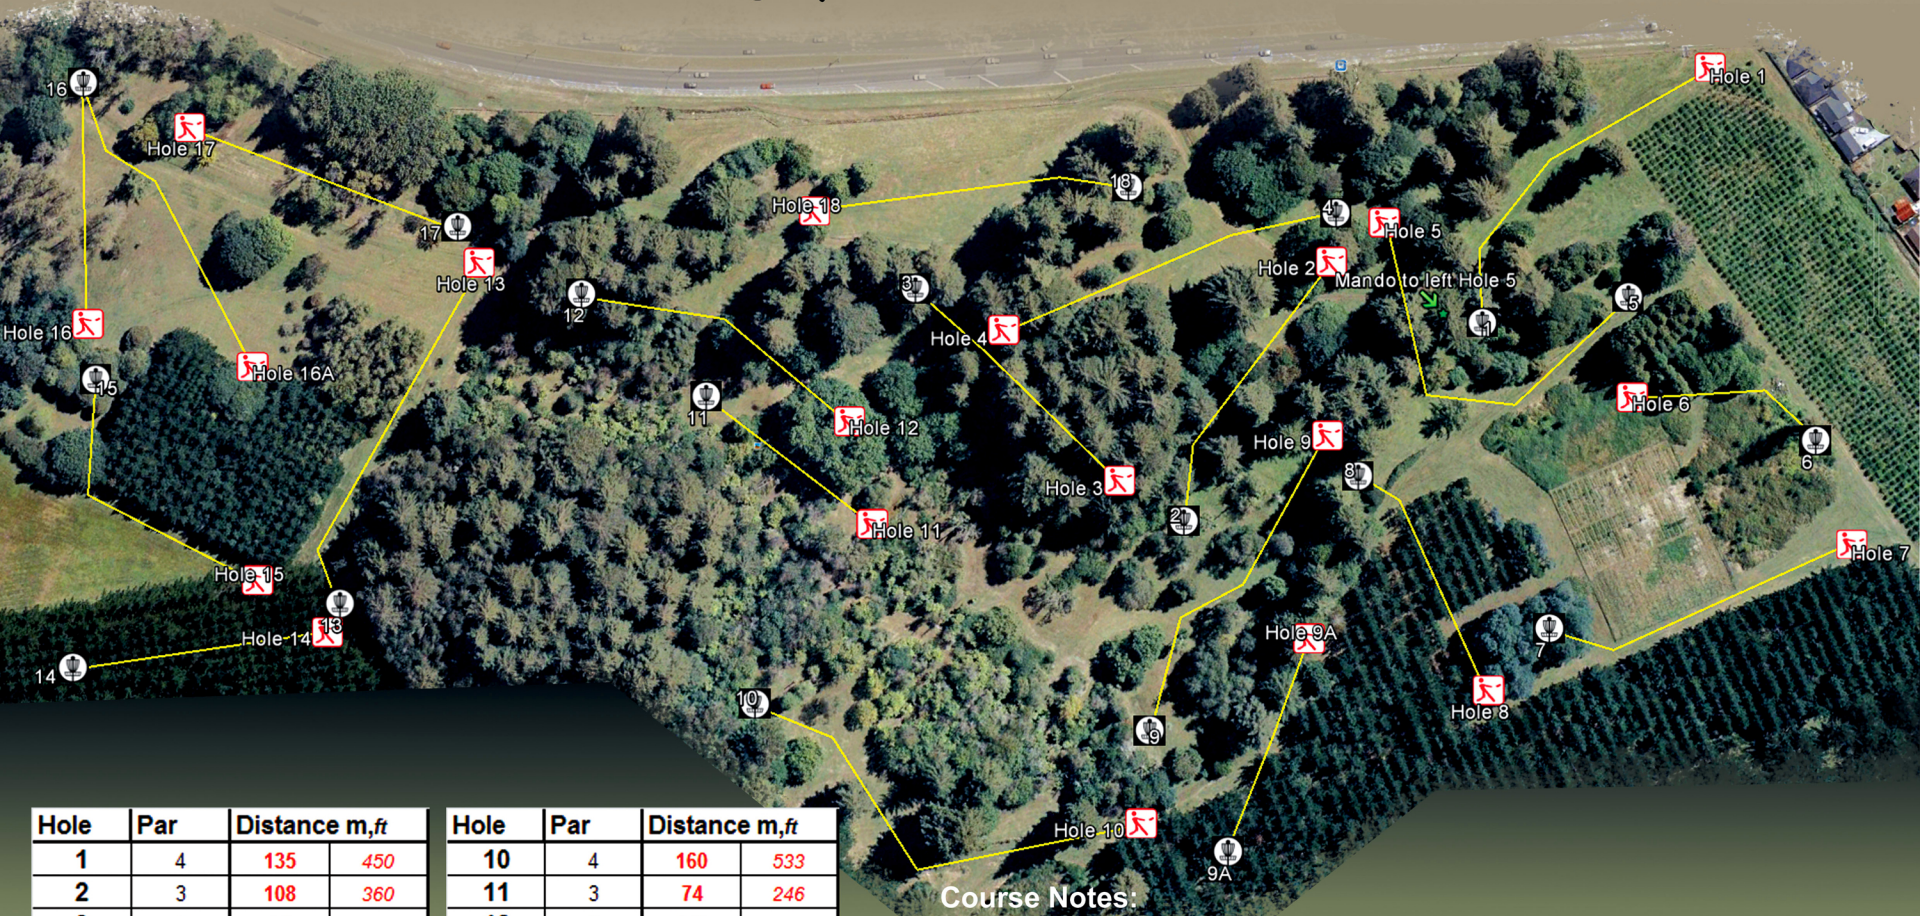

Redwoods Disc Golf, Ngapuna reserve

Hole	Par	Distance m	Distance ft
1	4	135	450
2	3	108	360
3	3	98	326
4	3	125	416
5	4	150	500
6	3	72	240
7	3	120	400
8	3	87	290
9	4	126	420
Out	30	1021	3400

Hole	Par	Distance m	Distance ft
10	4	160	533
11	3	74	246
12	3	110	366
13	4	135	450
14	3	90	300
15	3	108	360
16	3	86	286
17	3	103	343
18	3	112	373
In	29	978	3257
Total	59	1999	6657

Course Notes:

Out of Bounds.
Hole 18, Over the fence marking the road

Mando
Hole 5, players must throw to the Left of the marked redwood.

Walkers have right of way!