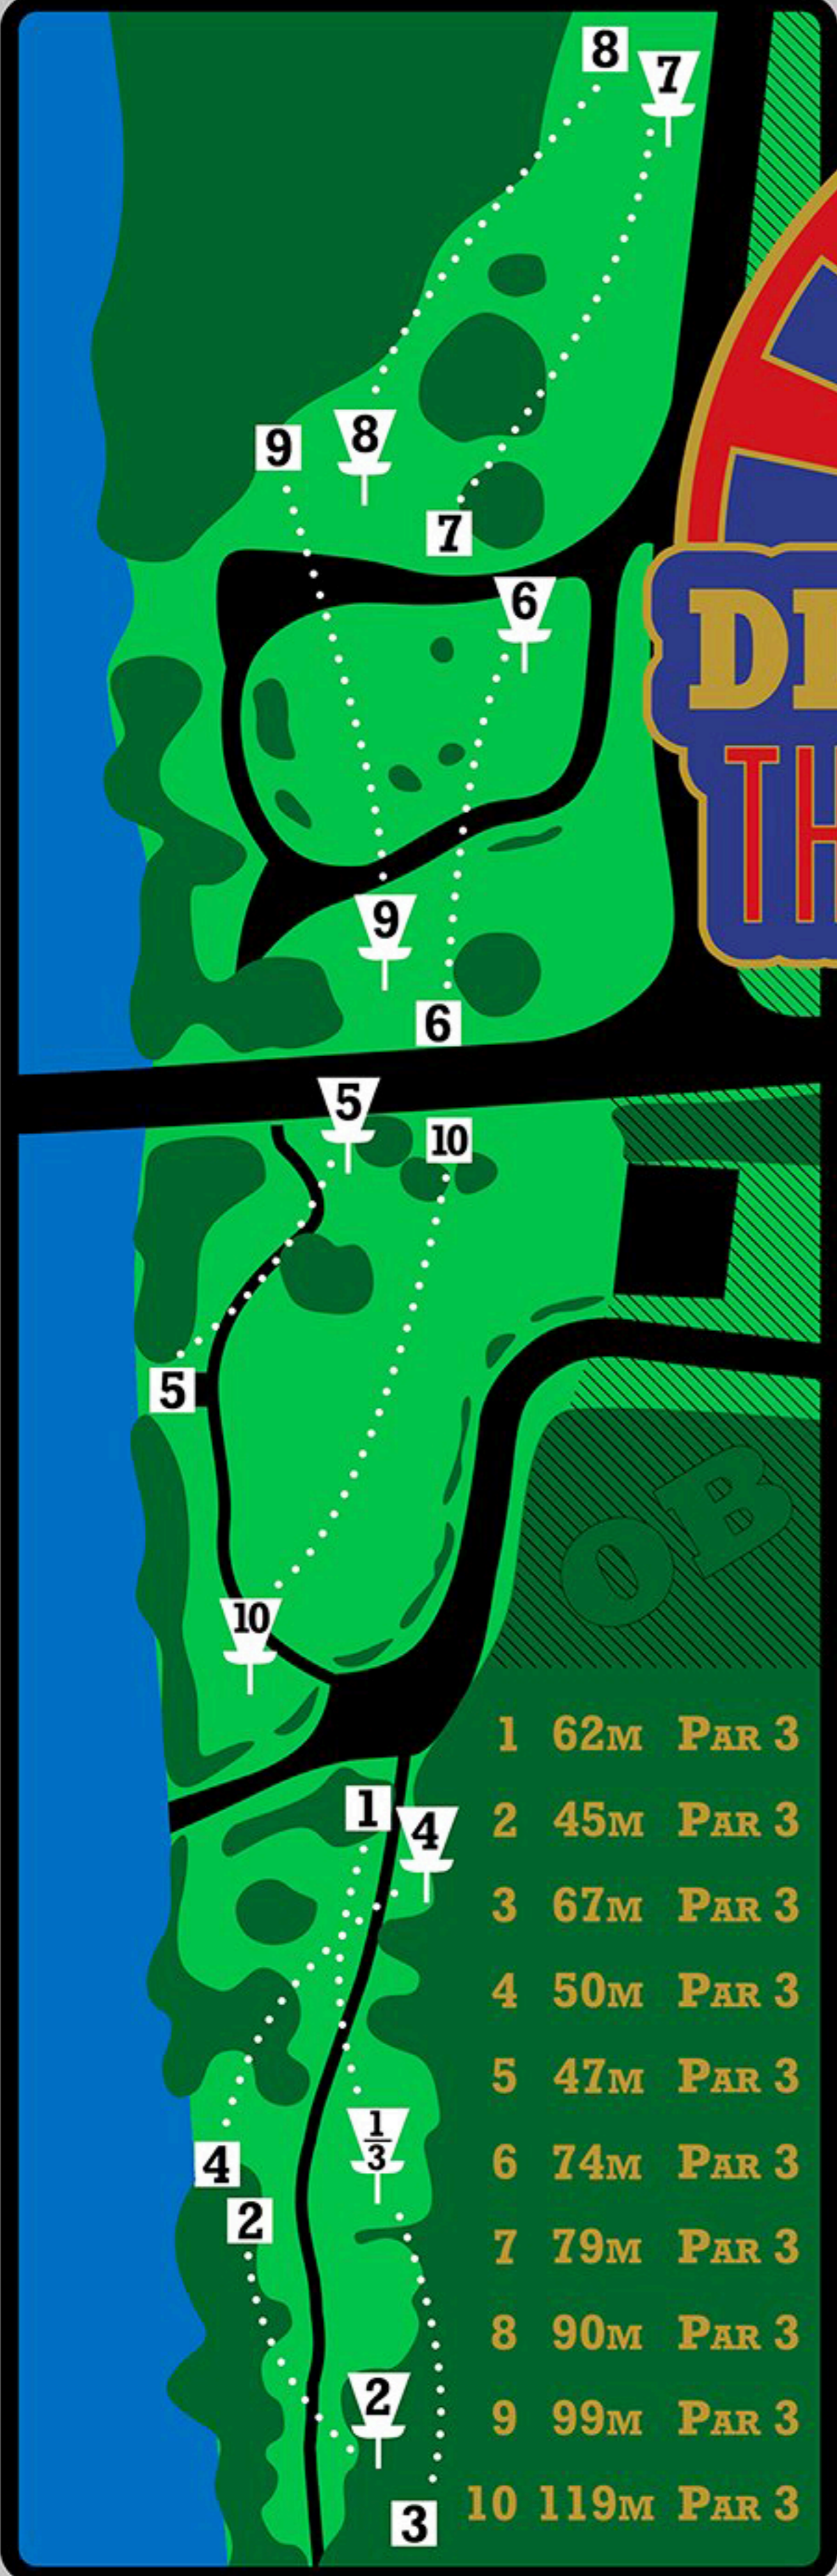

# Westport DISC SPORTS THE KAWATIRI 10

- 1 62M PAR 3
- 2 45M PAR 3
- 3 67M PAR 3
- 4 50M PAR 3
- 5 47M PAR 3
- 6 74M PAR 3
- 7 79M PAR 3
- 8 90M PAR 3
- 9 99M PAR 3
- 10 119M PAR 3

DISC GOLF IS PLAYED LIKE BALL GOLF. ONE STROKE IS COUNTED FOR EACH THROW AND PENALTY. THE OBJECT IS TO GET THE LOWEST SCORE.

ALL CONCRETE PATHS AND ROADS ARE OUT OF BOUNDS. IF YOUR DISC LANDS OB, PLAY IT FROM WHERE IT WENT OUT AND COUNT ONE PENALTY.

THIS IS A MULTI-USE AREA.

PLEASE RESPECT OUR NEIGHBORS, THE ENVIRONMENT, AND OTHER PARK GOERS

NEVER THROW WHEN OTHER PEOPLE ARE IN RANGE. ALWAYS GIVE PARK GOERS THE RIGHT OF WAY.

FOR QUESTIONS OR HELP FINDING A GAME VISIT [FACEBOOK.COM/GROUPS/WESTPORTDISCGOLF](https://www.facebook.com/groups/westportdiscgolf)