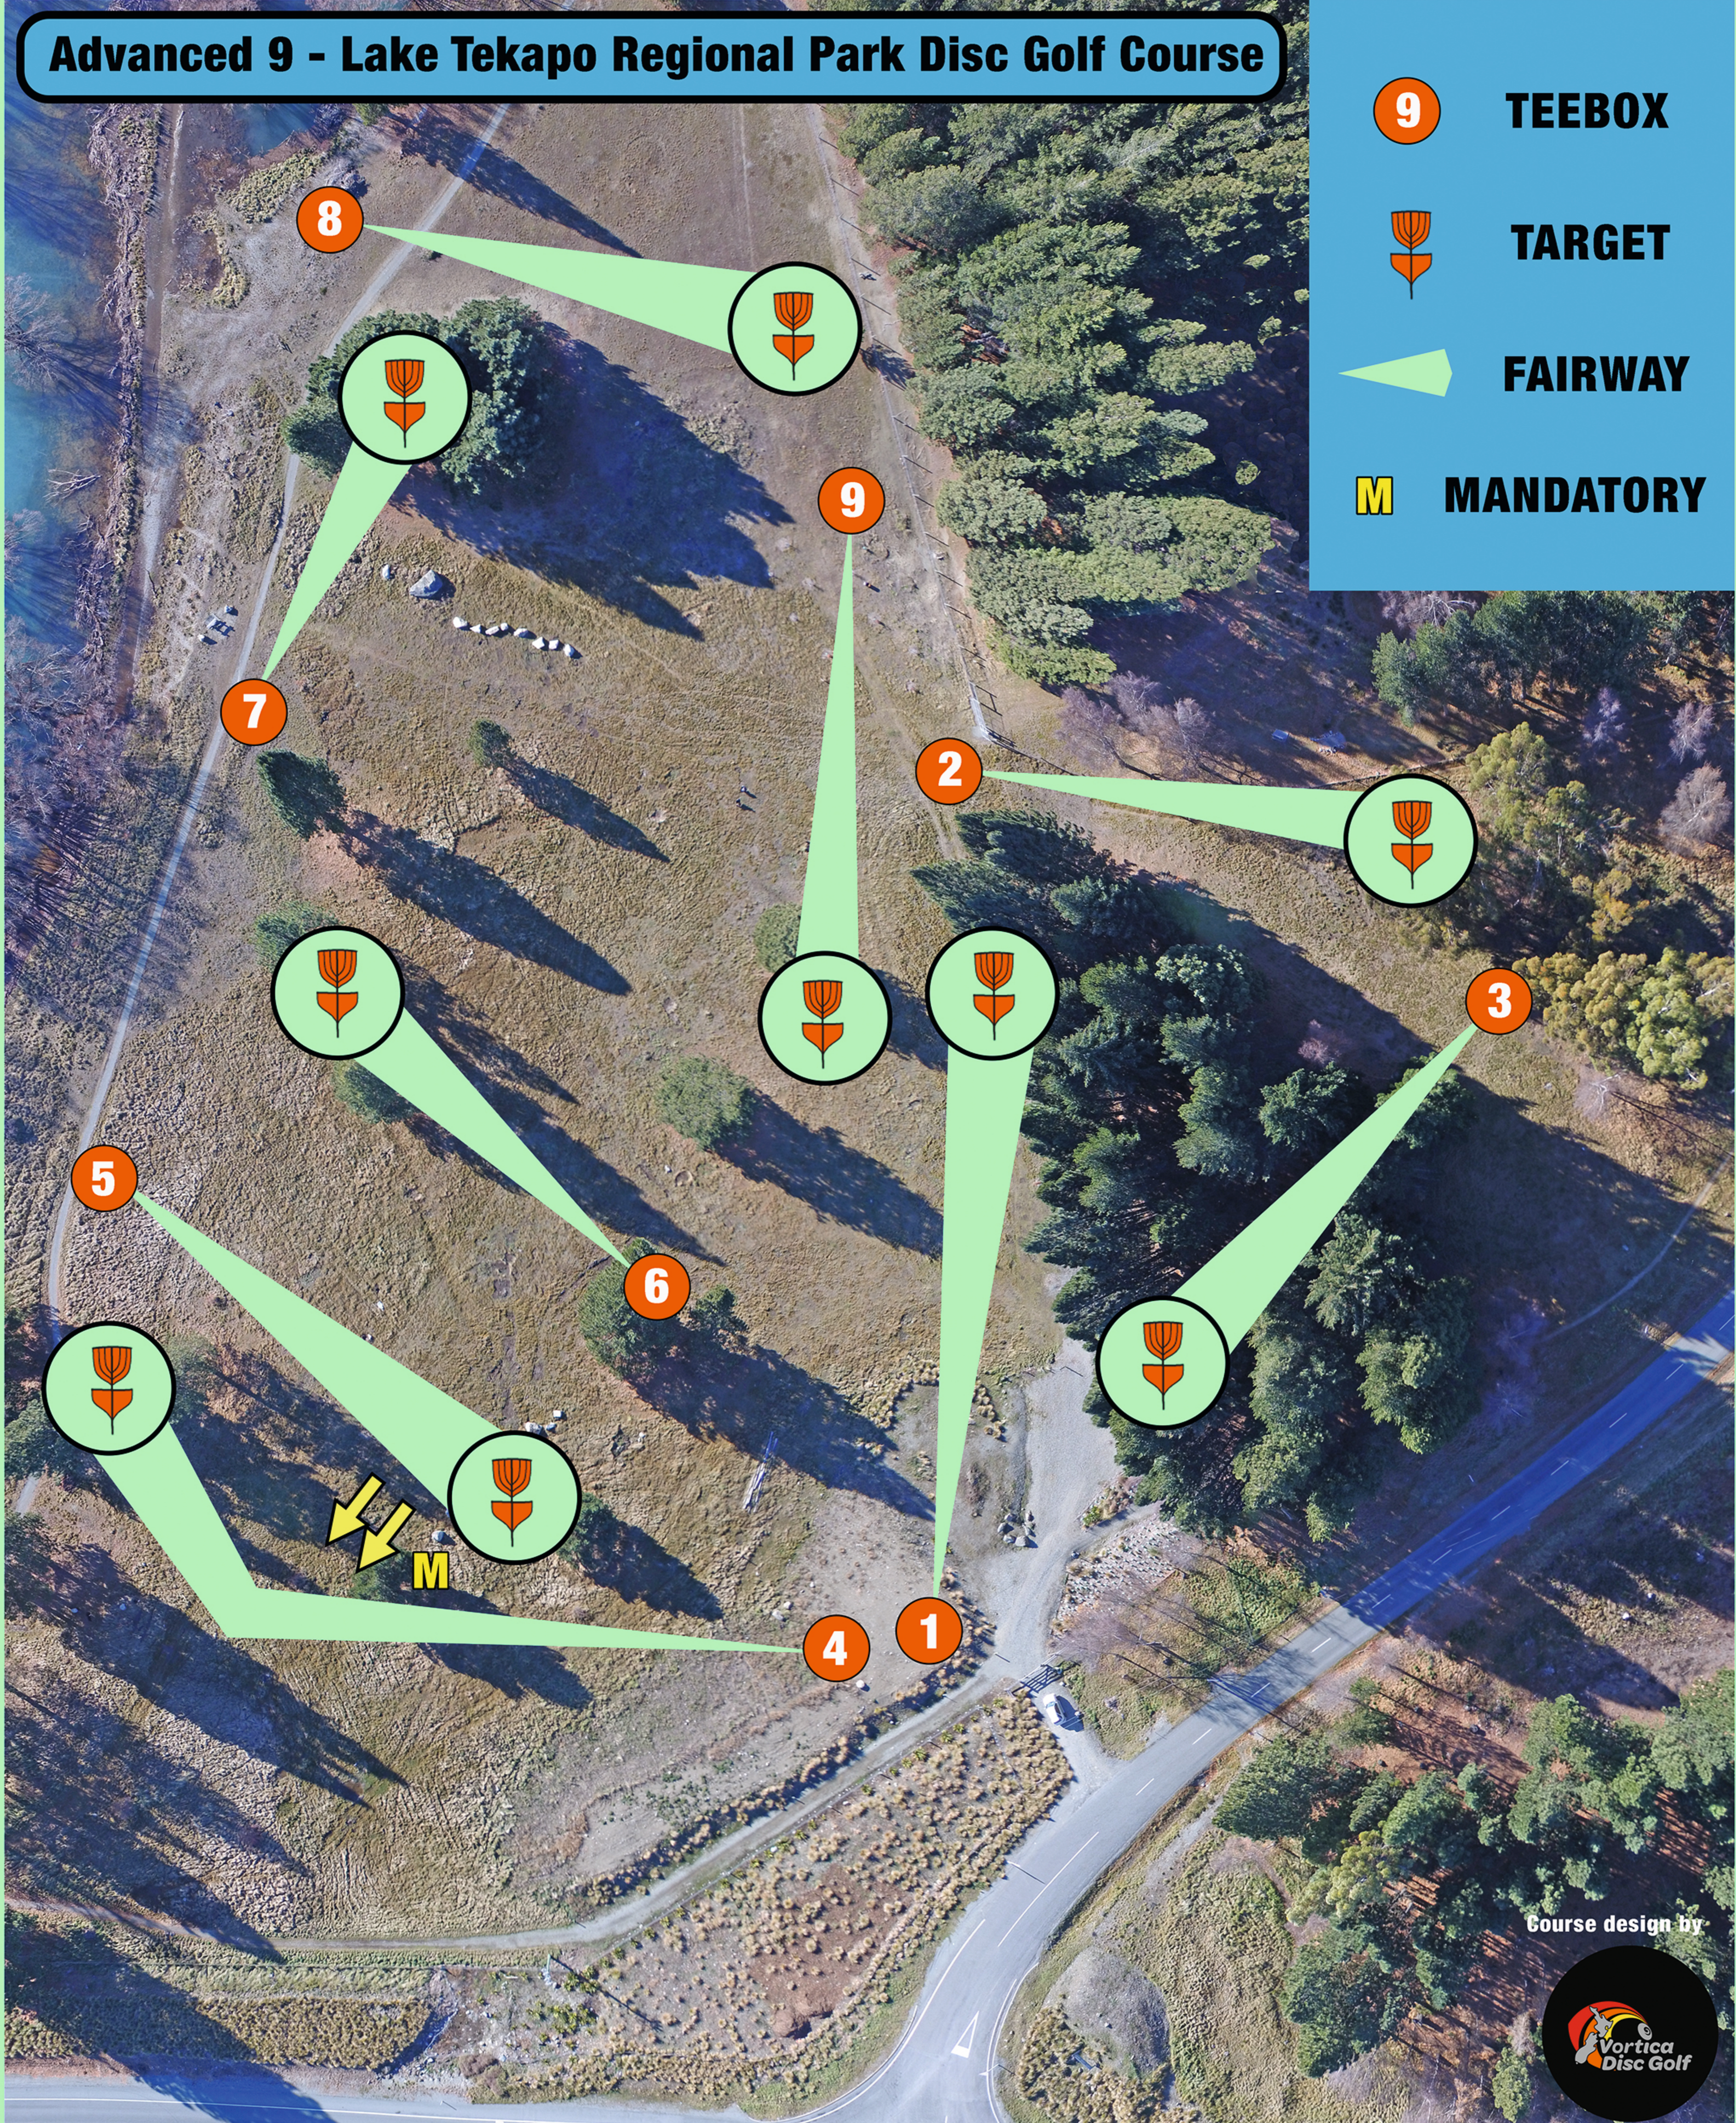

# Advanced 9 - Lake Tekapo Regional Park Disc Golf Course

-  **TEEBOX**
-  **TARGET**
-  **FAIRWAY**
- M** **MANDATORY**

Course design by