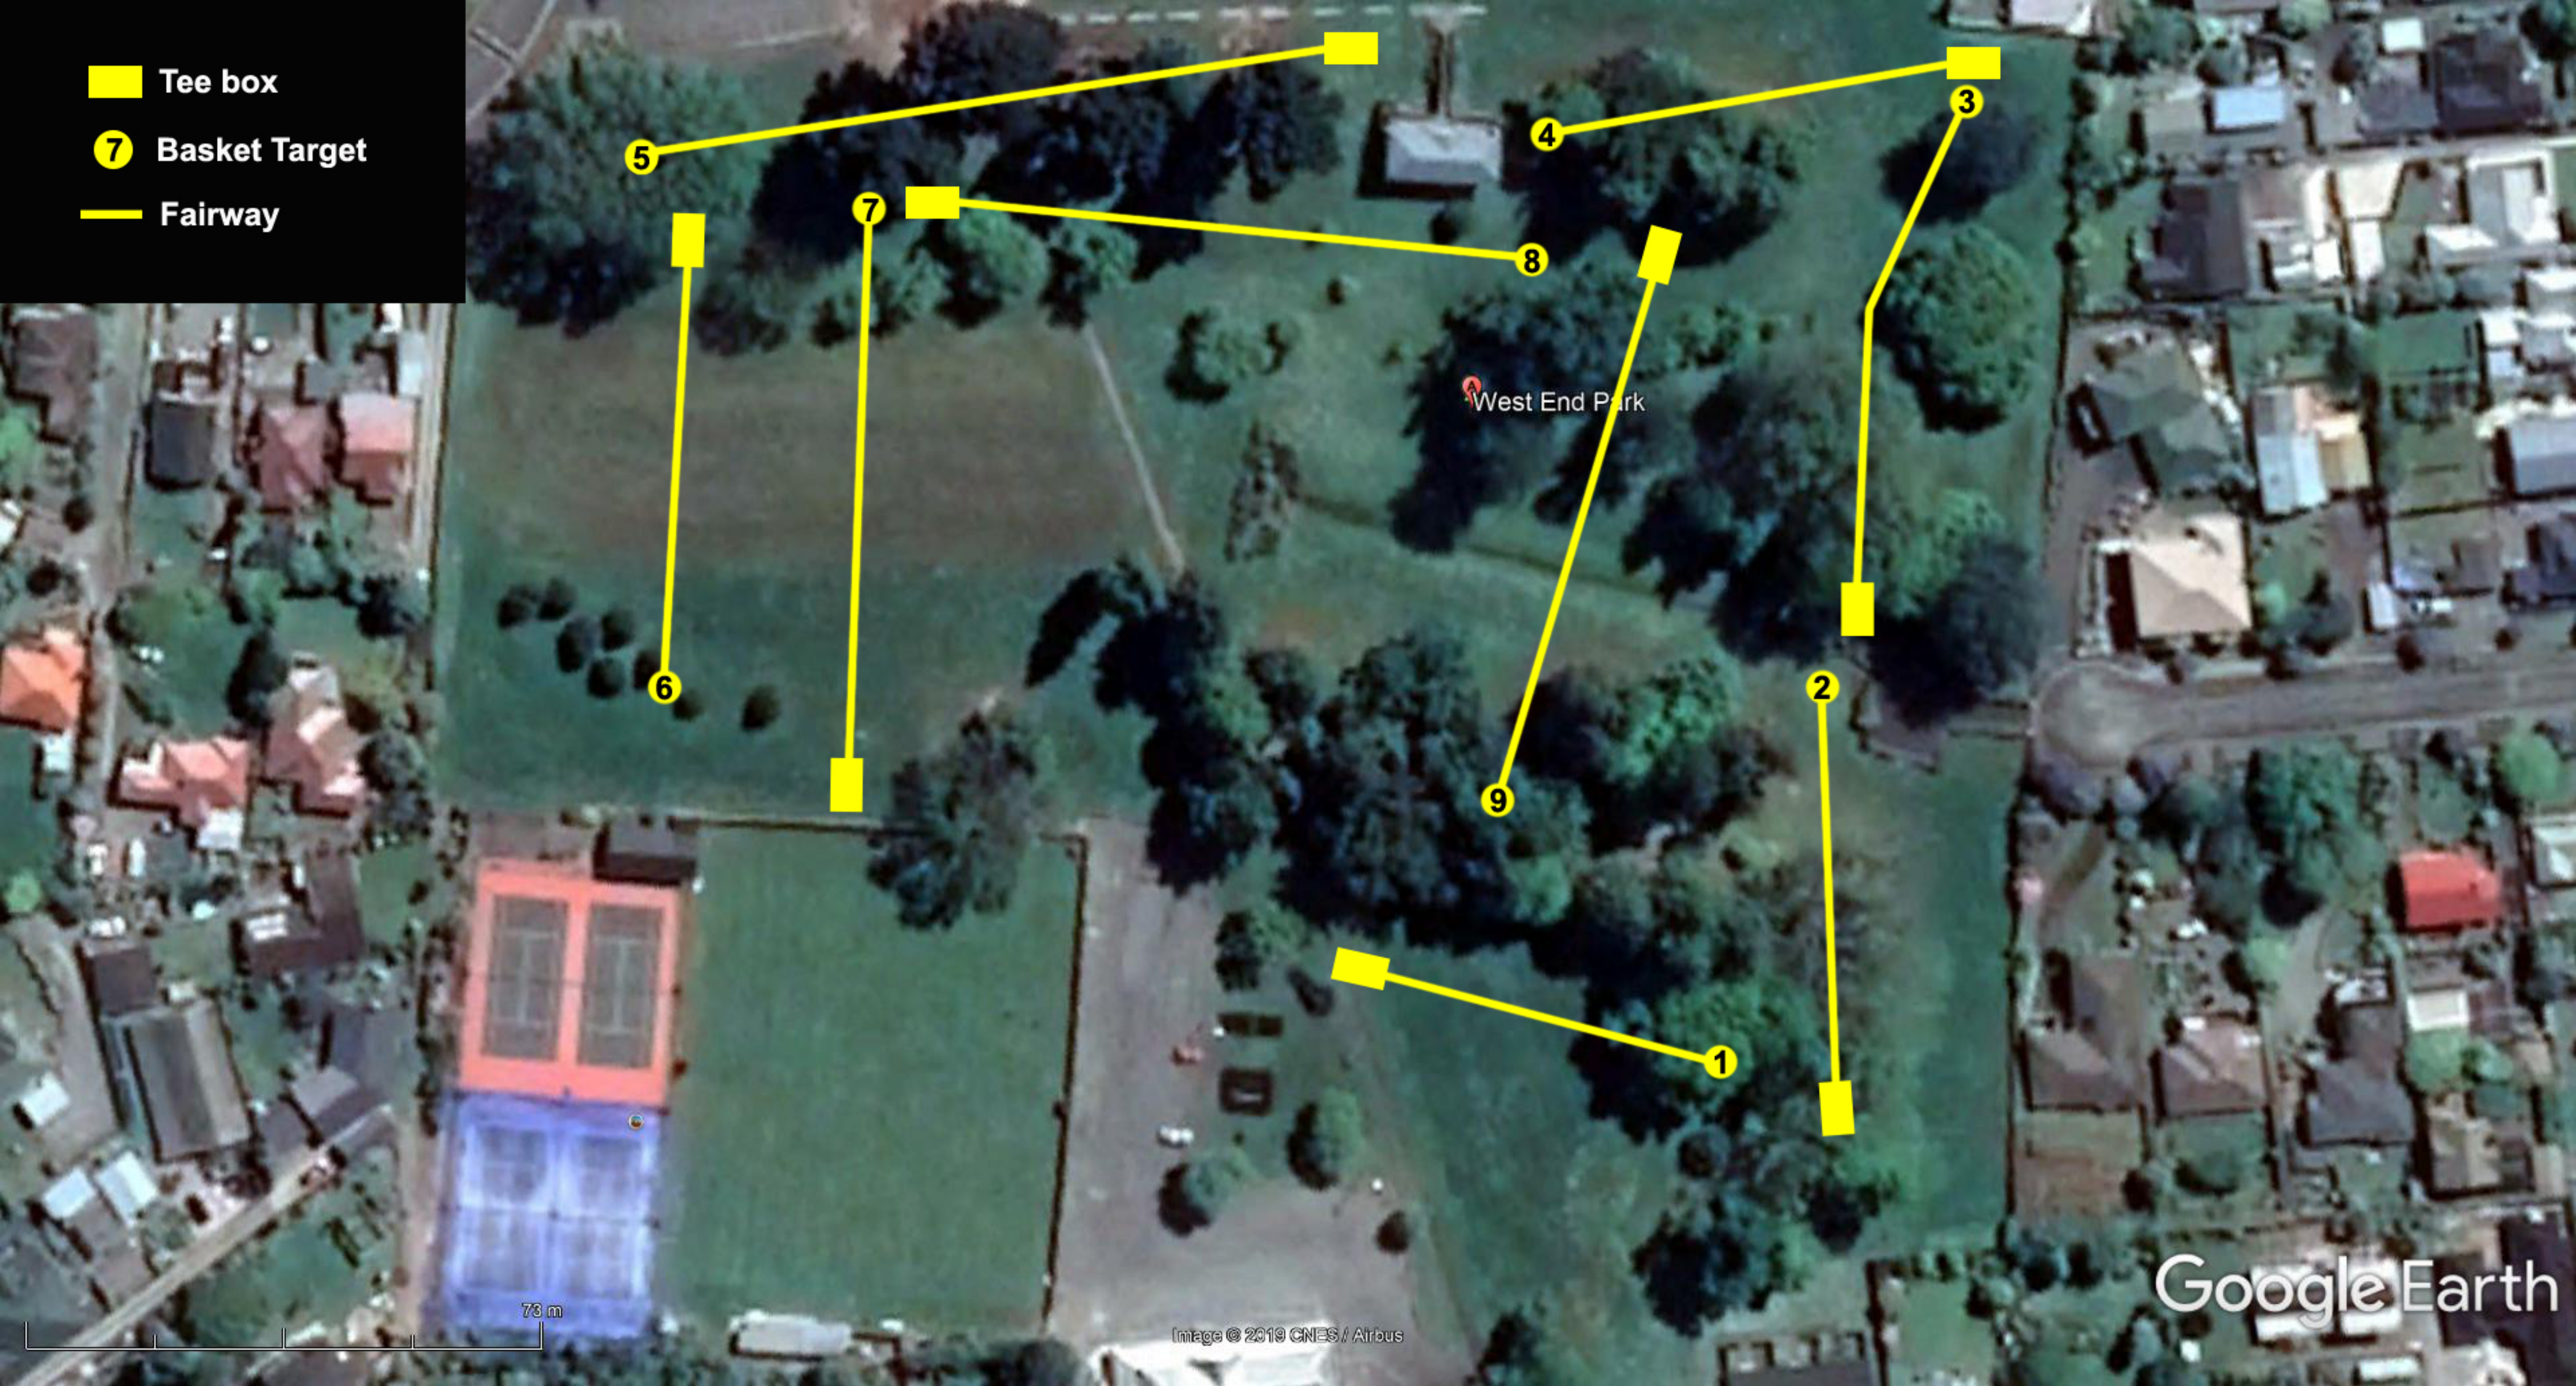

- Tee box
- ⑦ Basket Target
- Fairway

West End Park

73 m

Image © 2019 CNES / Airbus

Google Earth