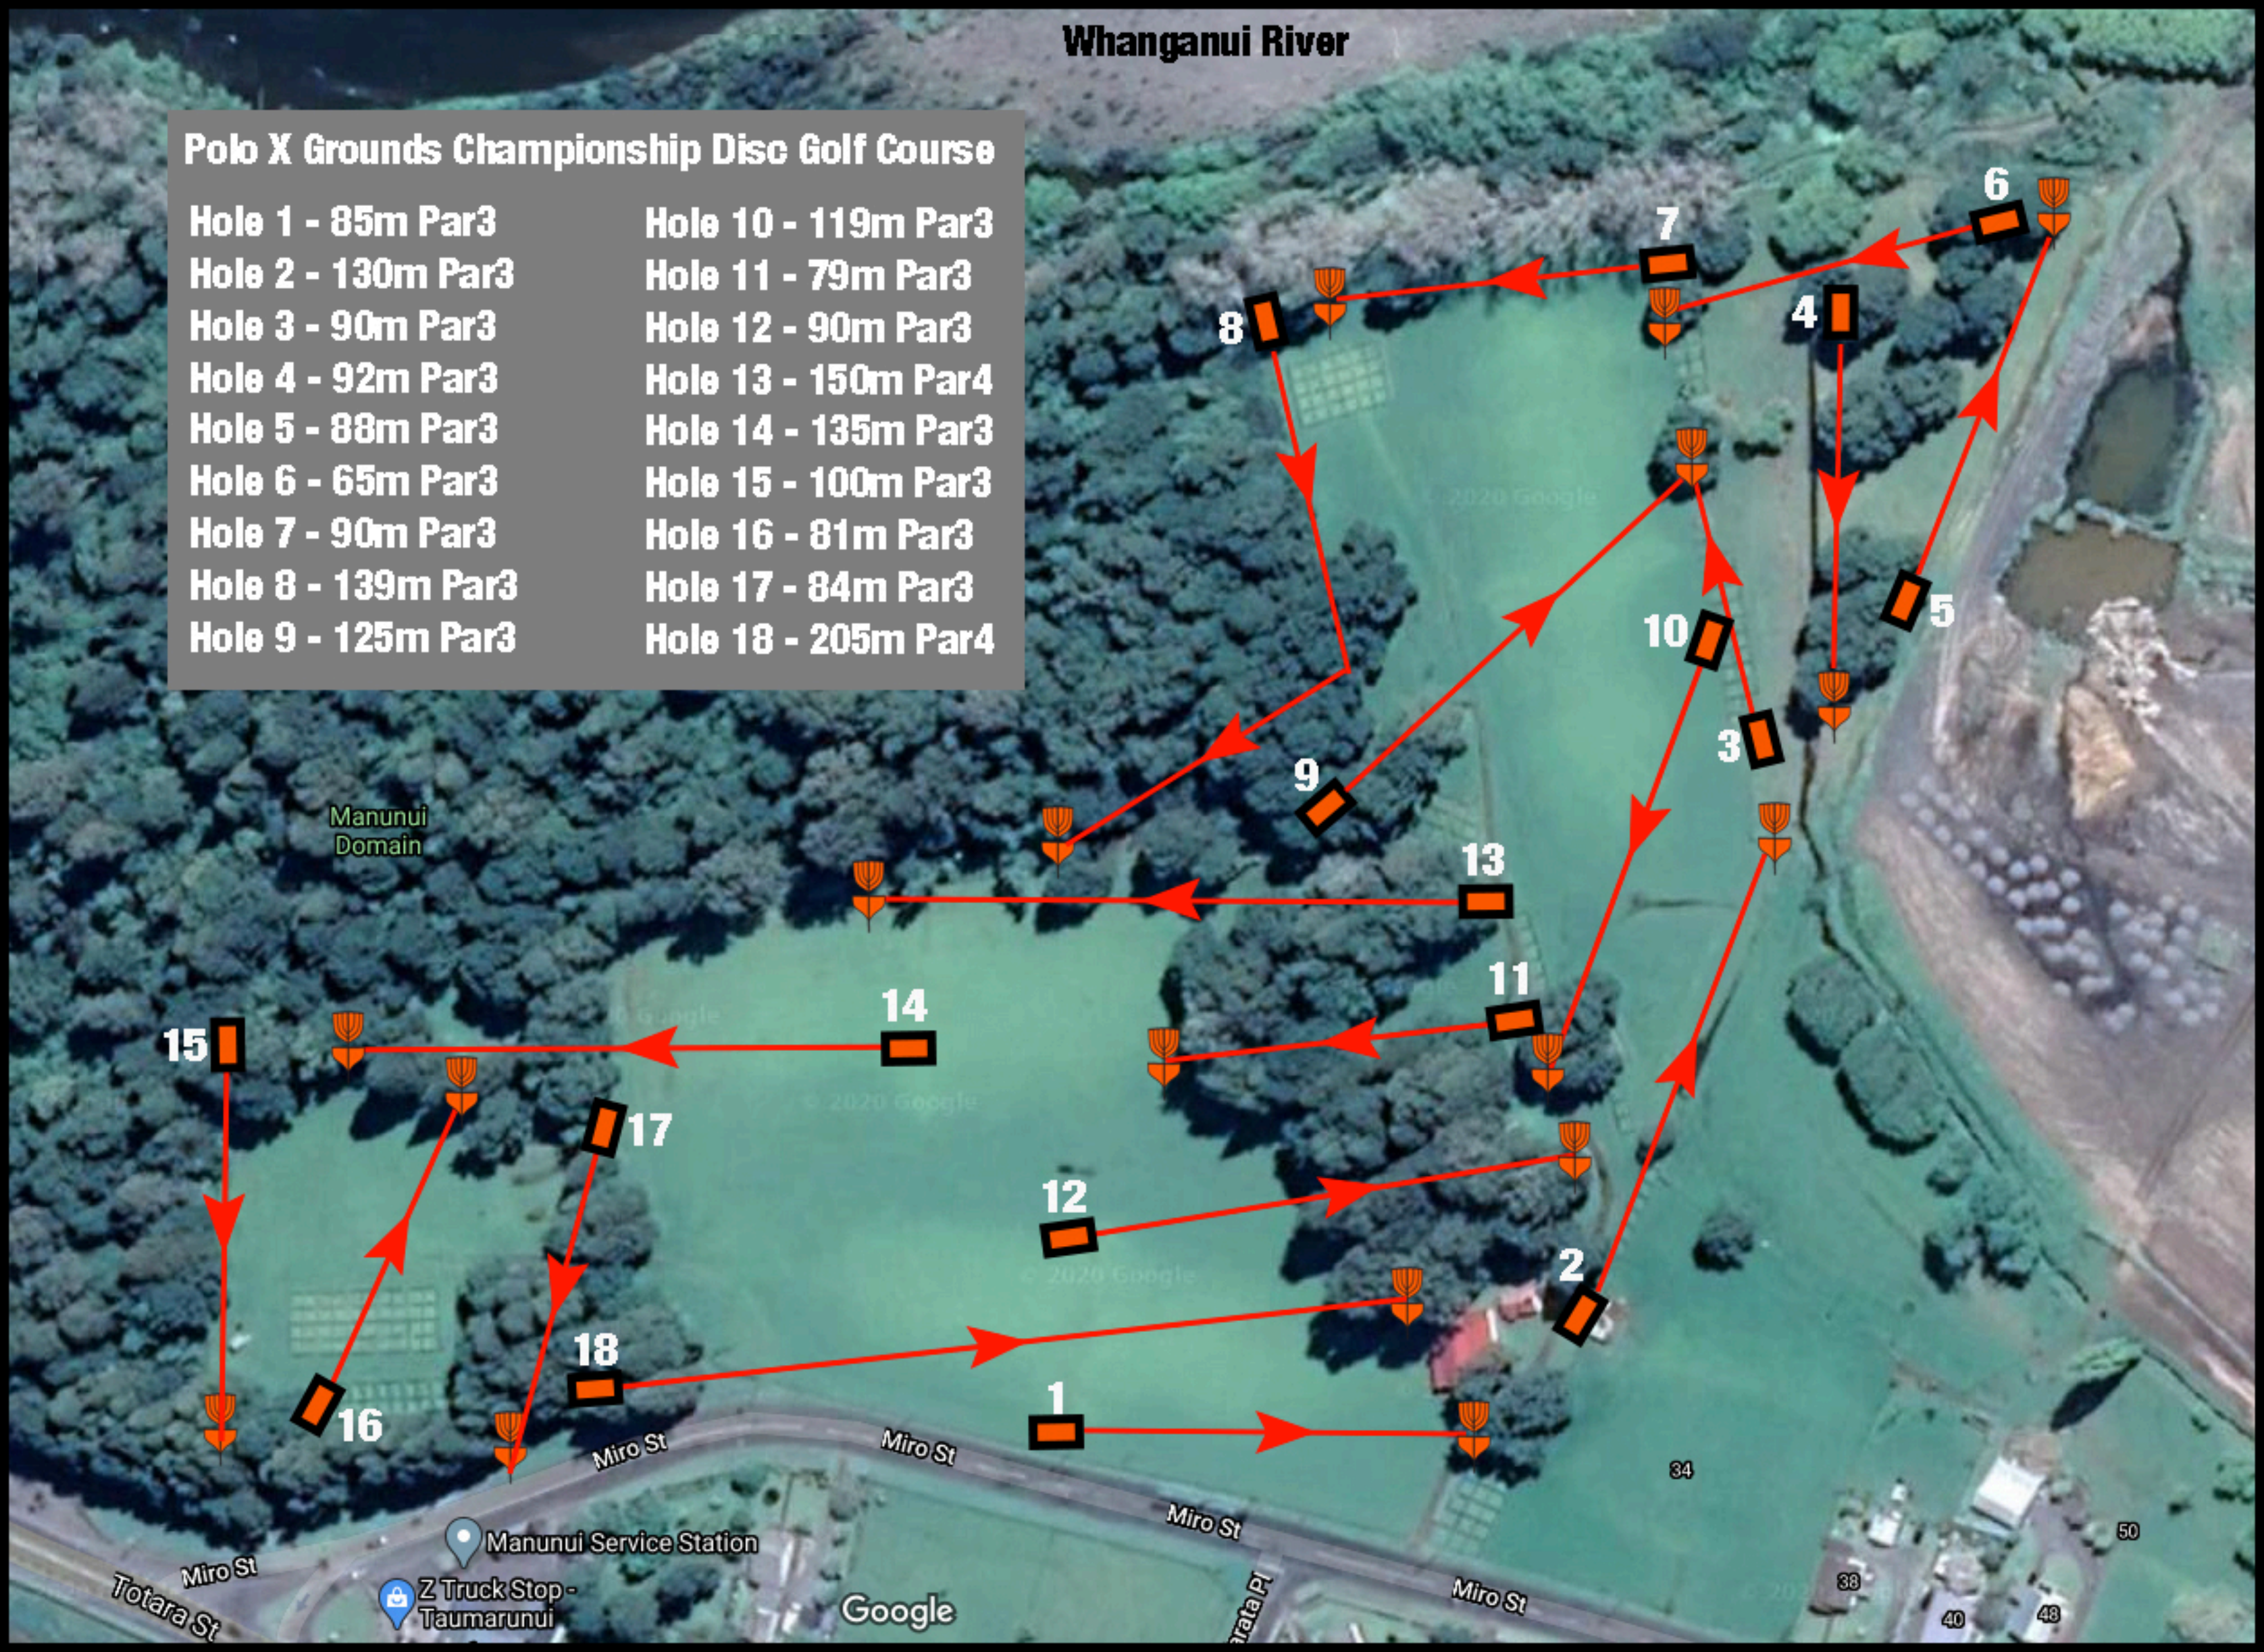

# Whanganui River

## Polo X Grounds Championship Disc Golf Course

- |                    |                     |
|--------------------|---------------------|
| Hole 1 - 85m Par3  | Hole 10 - 119m Par3 |
| Hole 2 - 130m Par3 | Hole 11 - 79m Par3  |
| Hole 3 - 90m Par3  | Hole 12 - 90m Par3  |
| Hole 4 - 92m Par3  | Hole 13 - 150m Par4 |
| Hole 5 - 88m Par3  | Hole 14 - 135m Par3 |
| Hole 6 - 65m Par3  | Hole 15 - 100m Par3 |
| Hole 7 - 90m Par3  | Hole 16 - 81m Par3  |
| Hole 8 - 139m Par3 | Hole 17 - 84m Par3  |
| Hole 9 - 125m Par3 | Hole 18 - 205m Par4 |

Manunui Domain

Manunui Service Station

Z Truck Stop - Taumarunui

Google

Totara St

Miro St

Miro St

Miro St

Miro St

Totara Pl

34

38

40

48

50